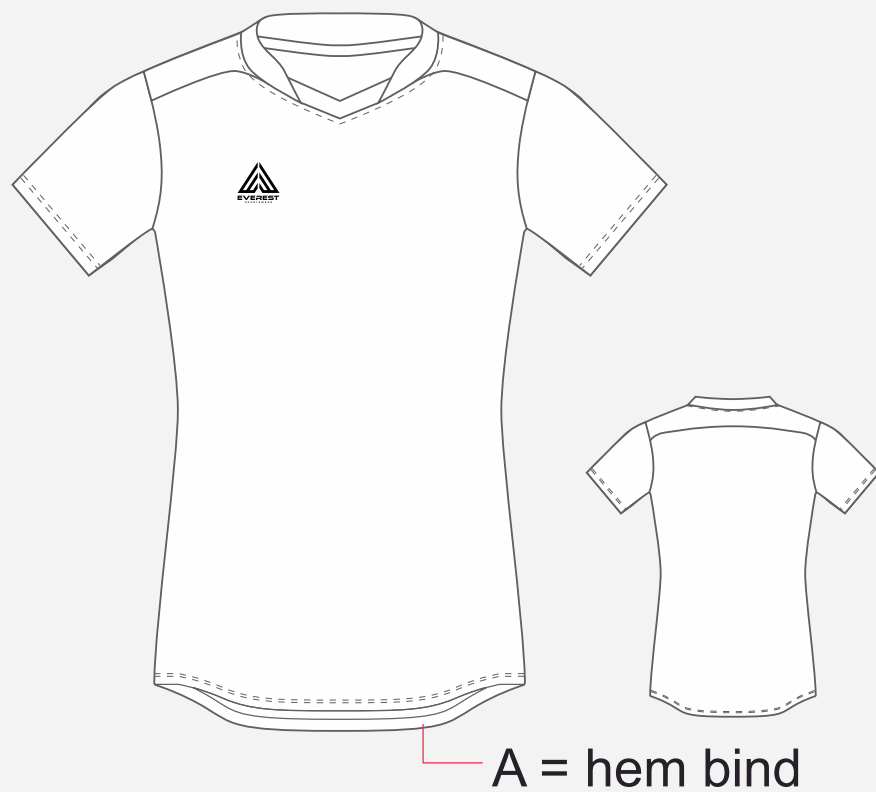

## **REBELS - 7301**

Cut & Sublimated Jersey  
270gsm Exotek  
Silicone grip available  
GPS pocket available