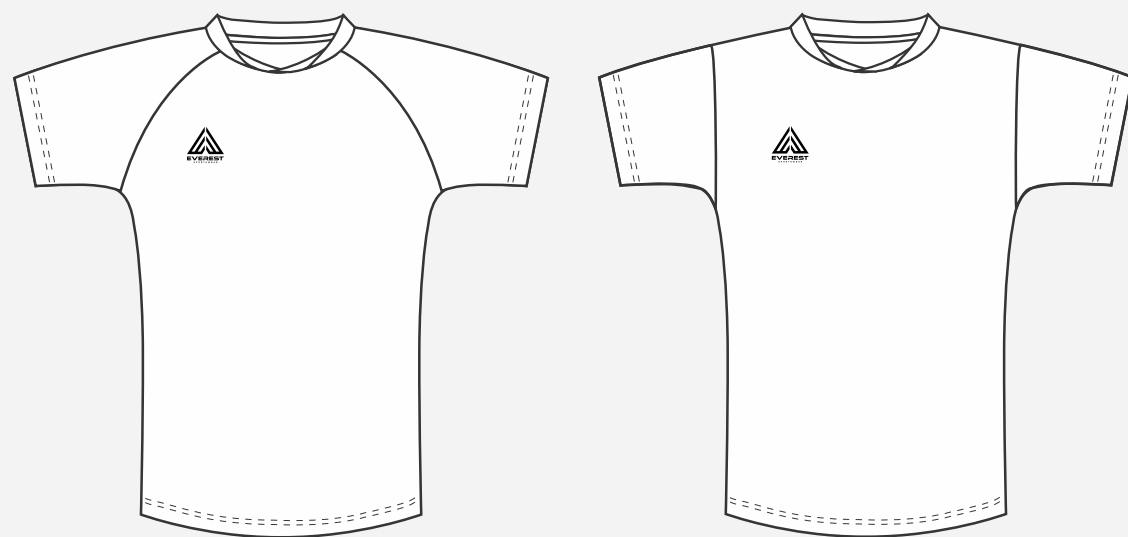

## PRO JERSEY

Raglan Sleeve

Set in Sleeve

Sublimated Jersey

270gsm Exotek

Choice of collars