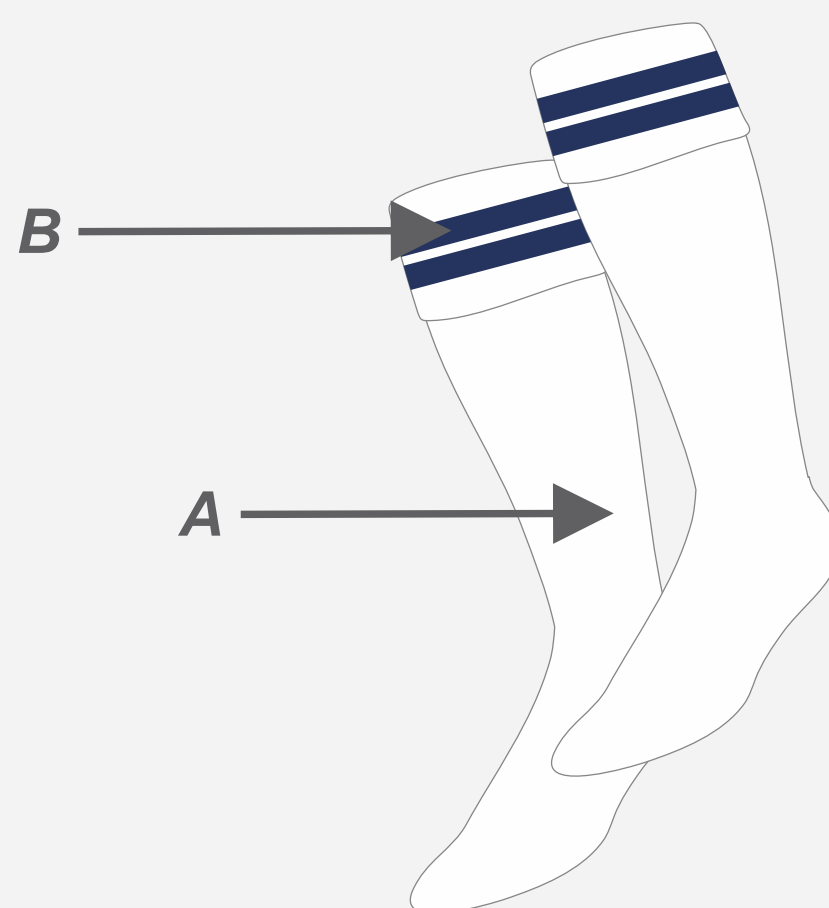

# EVEREST

SPORTSWEAR

TWO BODY STRIPE

TWO SIZED STRIPE

THREE COLOUR HOOP

GRADING SOCKS

HOOP

STD CAP

STRIPED

TWO BARS