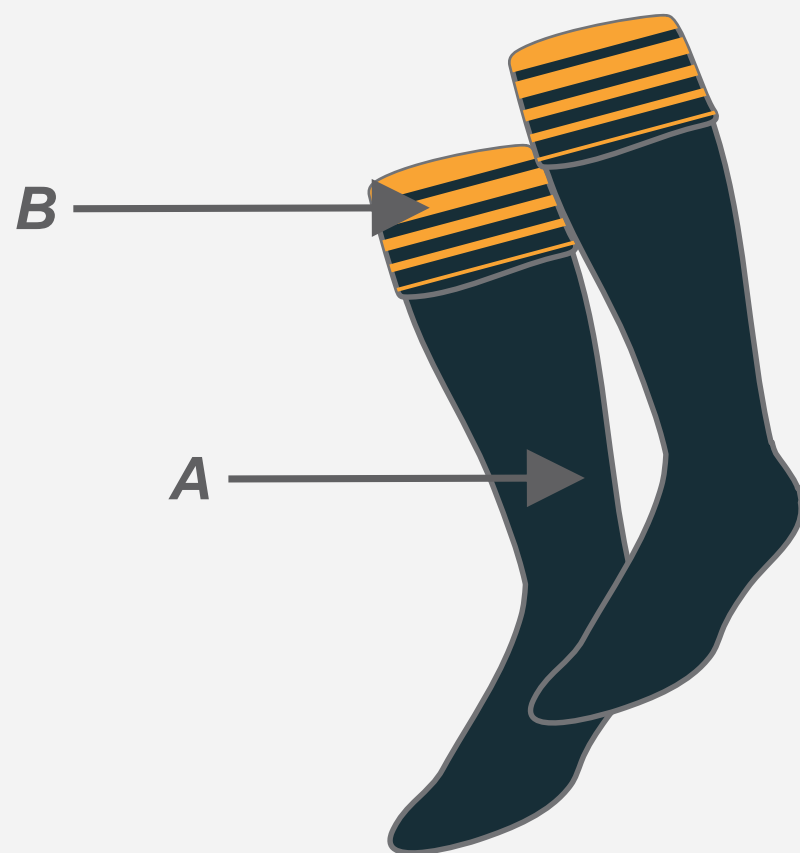

# EVEREST

SPORTSWEAR

TWO BODY STRIPE

TWO SIZED STRIPE

THREE COLOUR HOOP

GRADING SOCKS

HOOP

STD CAP