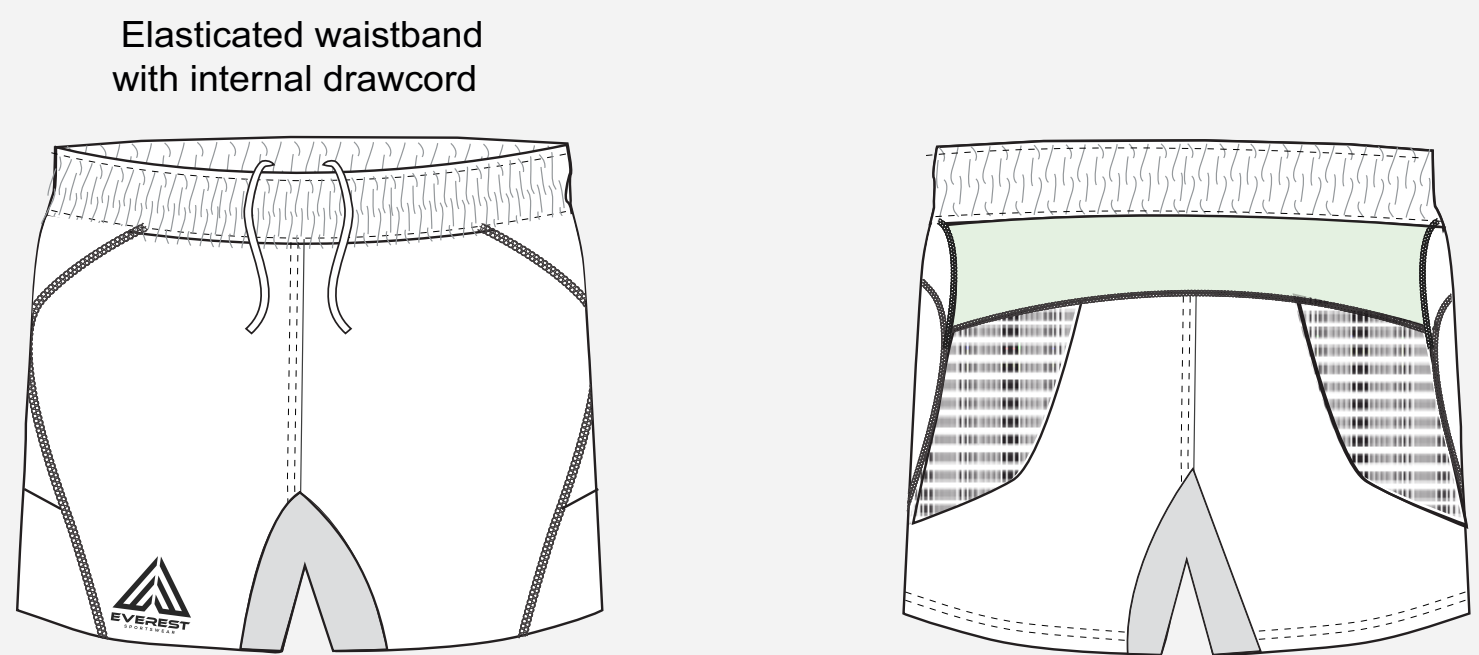

ELITE RUGBY SHORTS - 0601

Cut & Sublimated
220gsm Poly Twill
Lycra gusset

- POLY TWILL
- LYCRA
- COVERSTITCH
- EVAPOREX
- CHAMOIS