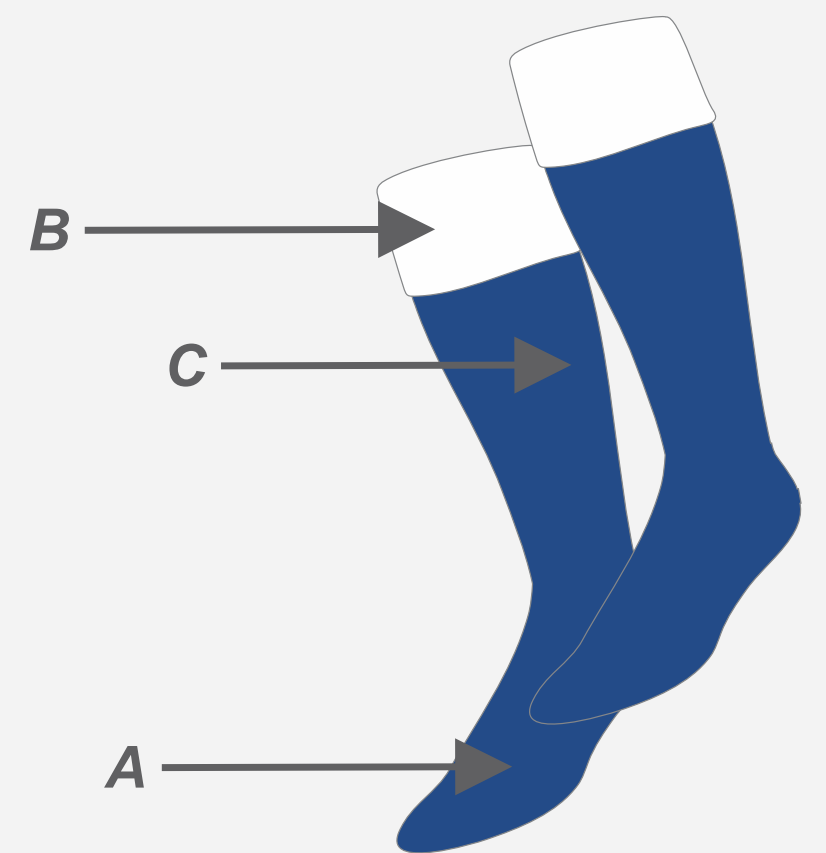

# EVEREST

SPORTSWEAR

TWO BODY STRIPE

TWO SIZED STRIPE

THREE COLOUR HOOP

GRADING SOCKS

HOOP

STD CAP