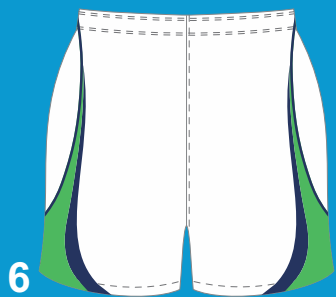

Kids & Womens sizing
150gsm Elite Cool Mesh
Unlimited design options
Logos included

ELITE DRESSES

Cut & Sew Panels
Kids & Womens sizing
150gsm Cool Max fabric
Lycra spandex side panels
Unlimited design options
Logos included

EVEREST

SPORTSWEAR

PLAYING SKORTS

1

2

3

4

5

6

7

8

9

10

EVEREST

SPORTSWEAR

PLAYING SHORTS

PRO POLOS

Short & Long Sleeve
Mens, Kids & Womens sizing
150gsm Elite Cool Mesh
Unlimited design options
Logos included

ELITE POLOS

Cut & Sew Panels
Short & Long Sleeve
Mens, Kids & Womens sizing
150gsm Cool Max fabric
Unlimited design options
Logos included