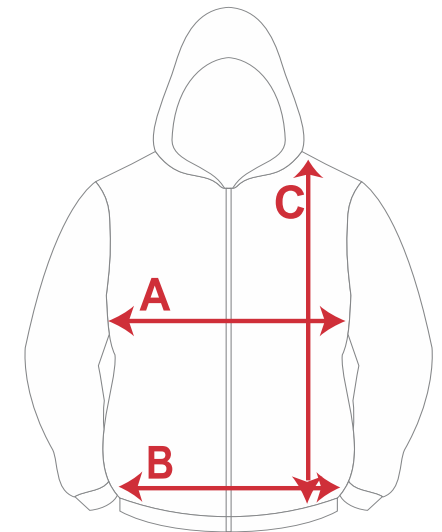

MENS

MEASUREMENT POINT	XS	S	M	L	XL	2XL	3XL	4XL
1/2 CHEST WIDTH	55	57	59	61	63	65	67	69
1/2 HEM	54	56	58	60	62	64	65	67
BACK BODY LENGTH INCLUDING THE WAISTBAND	66	69	71	74	76	78	80	82

JUNIOR

MEASUREMENT POINT	K4	K6	K8	K10	K12
1/2 CHEST WIDTH	40.5	43.5	46.5	49.5	52
1/2 HEM	40.5	43.5	46.5	49.5	49.5
BACK BODY LENGTH INCLUDES WAISTBAND	48	50	53	59	64

WOMENS

MEASUREMENT POINT	W8	W10	W12	W14	W16	W18	W20	W22	W24
1/2 CHEST WIDTH	46	48	51	54	58	61	65	68	70
1/2 HEM	45	46	49	53	57	60	65	68	70
BACK BODY LENGTH INCLUDES WAISTBAND	61	63	65	68	70	72	74	76	78

A - CHEST WIDTH
B - HEM WIDTH
C - BODY LENGTH