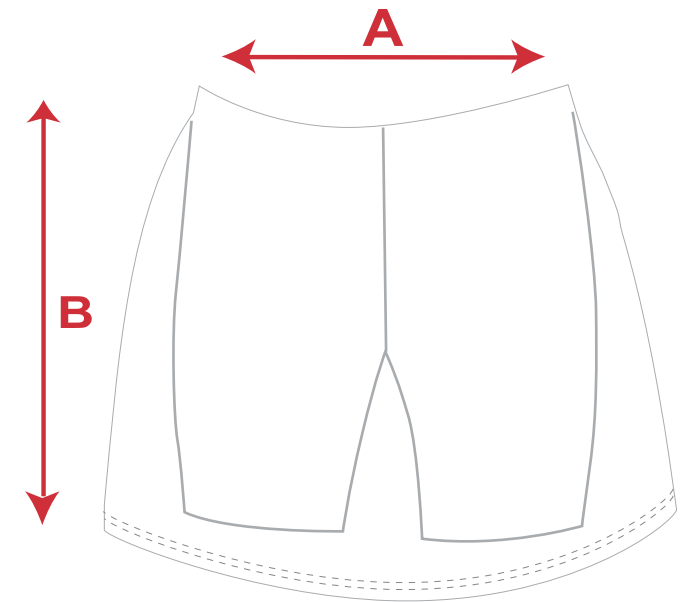

BACKRISE 12CM LONGER ON ALL SIZING

**A - WAIST WIDTH**  
**B - FRONT RISE**

**WOMENS REGULAR LENGTH**

MEASUREMENT POINT	W8	W10	W12	W14	W16	W18	W20
1/2 WAIST WIDTH	33	34	36	38	41	44	46
LENGTH INCLUDING HEM	36	36	37.5	38.5	39	41	42

**WOMENS LONG LENGTH**

MEASUREMENT POINT	W8	W10	W12	W14	W16	W18	W20
1/2 WAIST WIDTH	33	34	36	38	41	44	46
LENGTH INCLUDING HEM	46	46	47.5	48.5	49	51	52

**A - WAIST WIDTH**  
**B - FRONT RISE**  
**C - OUTSIDE LENGTH**