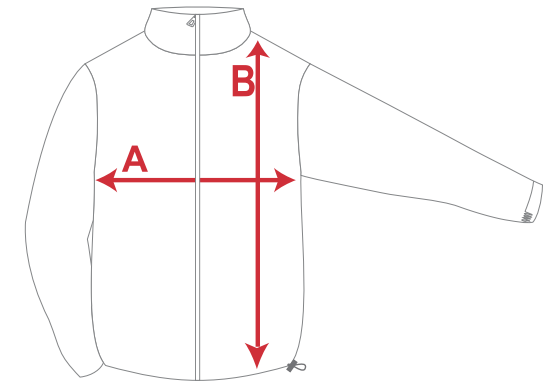

MENS

MEASUREMENT POINT	XS	S	M	L	XL	2XL	3XL	4XL
1/2 CHEST WIDTH	55	57	59	61	63	65	67	69
1/2 HEM	54	56	58	60	62	64	65	67
BACK BODY LENGTH INCLUDING THE WAISTBAND	66	69	71	74	76	78	80	82

JUNIOR

MEASUREMENT POINT	K4	K6	K8	K10	K12
1/2 CHEST WIDTH	40.5	43.5	46.5	49.5	52
1/2 HEM	40.5	43.5	46.5	49.5	52
BACK BODY LENGTH INCLUDES WAISTBAND	48	50	53	59	64

WOMENS

MEASUREMENT POINT	W8	W10	W12	W14	W16	W18	W20	W22	W24
1/2 CHEST WIDTH	46	48	51	54	58	61	65	68	70
1/2 HEM	45	46	49	53	57	60	65	68	70
BACK BODY LENGTH INCLUDES WAISTBAND	61	63	65	68	70	72	74	76	78

A - CHEST WIDTH
B - BODY LENGTH