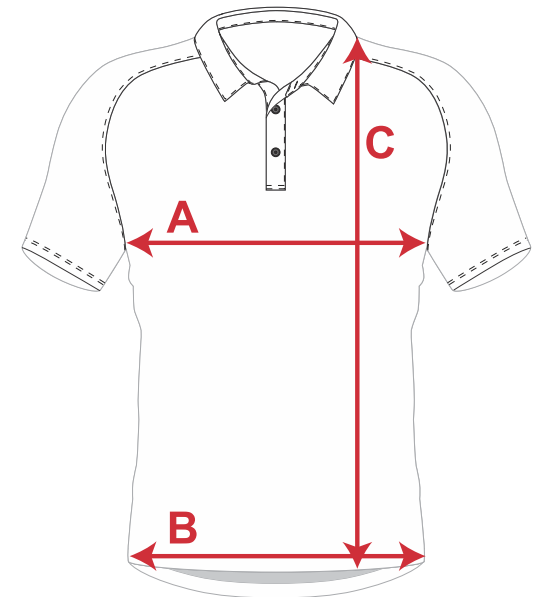

**SIZE  
GUIDE**

**BOWLS  
K2**

**MENS**

MEASUREMENT POINT	XS	S	M	L	XL	2XL	3XL	4XL	5XL	6XL
1/2 CHEST WIDTH	50.5	54.5	56.5	58.5	60.5	62.5	64.5	66.5	68	70
1/2 HEM	51	55	57	59	61	63	65	67	67.5	69.5
BACK BODY LENGTH	66	71	74	76	78	80	82	84	84.5	86.5

**WOMENS**

MEASUREMENT POINT	W4	W6	W8	W10	W12	W14	W16	W18	W20	W22	W24
1/2 CHEST WIDTH	40	43	46	48	51	54	58	61	65	68	70
1/2 HEM	43	46	49	51	54	57	61	64.5	68	70	72
BACK BODY LENGTH	60	62	63	65	68	70	72	74	76	78	80

**A - CHEST WIDTH**  
**B - HEM WIDTH**  
**C - BODY LENGTH**

**MENS**

MEASUREMENT POINT	XS	S	M	L	XL	2XL	3XL	4XL	5XL
WAIST WIDTH	30	31	34	36	38	40	42	44	46
FRONT RISE	26	27	28	29	30	31	32	33	34
BOTTOM LENGTH	41	43	45	46.5	48	49.5	51	53	55
LEG OPENING	24.5	25.5	26.5	27.5	29	30.5	32	34	36

**A - CHEST WIDTH**  
**B - BODY LENGTH**

SIZES ARE LISTED IN CM