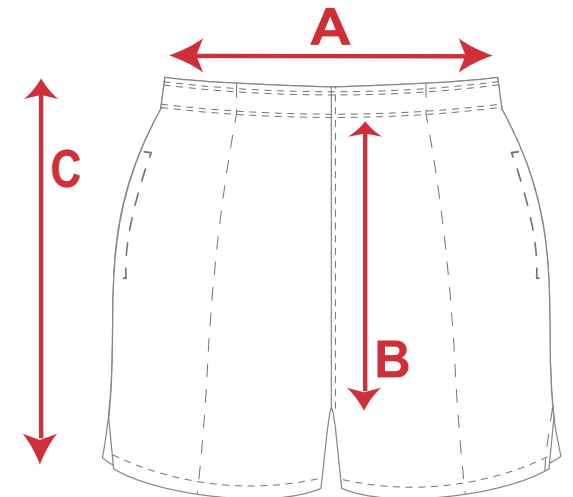

MENS

MEASUREMENT POINT	XS	S	M	L	XL	2XL	3XL	4XL	5XL
WAIST WIDTH	30	31	34	36	38	40	42	44	46
FRONT RISE	26	27	28	29	30	31	32	33	34
BOTTOM LENGTH	41	43	45	46.5	48	49.5	51	53	55
LEG OPENING	24.5	25.5	26.5	27.5	29	30.5	32	34	36

WOMENS

MEASUREMENT POINT	W8	W10	W12	W14	W16	W18	W20
1/2 WAIST WIDTH	33	34	36	38	41	44	47.5
FRONT RISE INCLUDING HEM	25	25.5	26.5	27.5	28.5	29.5	30.5
LENGTH INCLUDING HEM	37	39	40	41	42	43	44
LEG OPENING	31	31.5	32	33	34	35	36

BACKRISE 12CM LONGER ON ALL SIZING

A - WAIST WIDTH
B - FRONT RISE