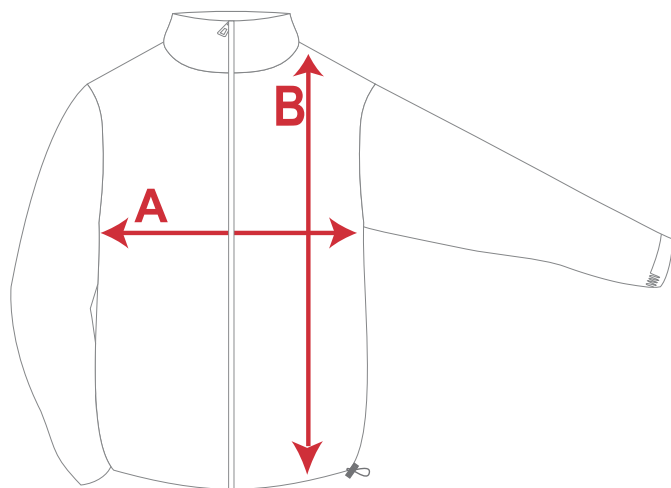

**A - CHEST WIDTH**  
**B - HEM WIDTH**  
**C - BODY LENGTH**

**MENS**

MEASUREMENT POINT	XS	S	M	L	XL	2XL	3XL	4XL
1/2 CHEST WIDTH	55	57	59	61	63	65	67	69
1/2 HEM	54	56	58	60	62	64	65	67
BACK BODY LENGTH INCLUDING THE WAISTBAND	66	69	71	74	76	78	80	82

**JUNIOR**

MEASUREMENT POINT	K4	K6	K8	K10	K12
1/2 CHEST WIDTH	40.5	43.5	46.5	49.5	52
1/2 HEM	40.5	43.5	46.5	49.5	52
BACK BODY LENGTH INCLUDES WAISTBAND	48	50	53	59	64

**WOMENS**

MEASUREMENT POINT	W8	W10	W12	W14	W16	W18	W20	W22	W24
1/2 CHEST WIDTH	46	48	51	54	58	61	65	68	70
1/2 HEM	45	46	49	53	57	60	65	68	70
BACK BODY LENGTH INCLUDES WAISTBAND	61	63	65	68	70	72	74	76	78

**A - CHEST WIDTH**  
**B - BODY LENGTH**

**MENS**

MEASUREMENT POINT	XXS / XS	S / M	L / XL	2XL / 3XL	5XL
1/2 CHEST WIDTH	54	58	62	66	70
1/2 HEM	53	57	61	65	69
BACK BODY LENGTH INCLUDING THE WAISTBAND	68	72	76	80	83

**A - CHEST WIDTH**  
**B - BODY LENGTH**

SIZES ARE LISTED IN CM