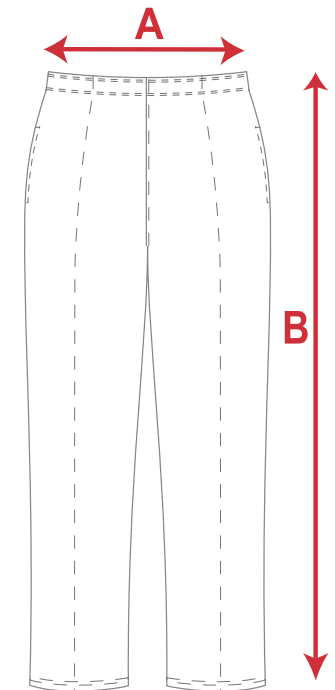

**WOMENS LONG LENGTH**

MEASUREMENT POINT	W8	W10	W12	W14	W16	W18	W20
1/2 WAIST WIDTH	33	34	36	38	41	44	46
LENGTH INCLUDING HEM	46	46	47.5	48.5	49	51	52

**A - WAIST WIDTH**  
**B - FRONT RISE**  
**C - OUTSIDE LENGTH**

**MENS**

BACKRISE 12CM LONGER ON ALL SIZING

MEASUREMENT POINT	XS	S	M	L	XL	2XL	3XL
WAIST 1/2	34	35	37.5	40	42	45	47.5
LENGTH INCLUDING WAISTBAND	95	98	100	103	105	108	110
HIP 1/2	47	49	51	53	55	57	59
THIGH 1/2	30	31	32	33	34	35	37
BOTTOM LEG OPENING 1/2	14	14.5	15	15.5	16	17	17.5
FRONT RISE INCLUDING WAISTBAND	27	28	29	30	31	32	33

**WOMENS**

BACKRISE 12CM LONGER ON ALL SIZING

MEASUREMENT POINT	W8	W10	W12	W14	W16	W18	W20	W22
WAIST 1/2	31	34	38	42	46	49	52	55
LENGTH INCLUDING WAISTBAND	94.5	95	96	97	100	102	104	106
HIP 1/2	46	49.5	53	56	59	61	63.5	65.5
THIGH 1/2	23	24	26	27	28.5	30	32	35
BOTTOM LEG OPENING 1/2	10.5	11	12.5	13	14	12	13	14
FRONT RISE INCLUDING WAISTBAND	24	25	27	28	30	32	35	38

**A - WAIST WIDTH**  
**B - BODY LENGTH**

**MENS**

MEASUREMENT POINT	XS	S	M	L	XL	2XL	3XL	4XL
1/2 CHEST WIDTH	55	57	59	61	63	65	67	69
1/2 HEM	54	56	58	60	62	64	65	67
BACK BODY LENGTH INCLUDING THE WAISTBAND	66	69	71	74	76	78	80	82