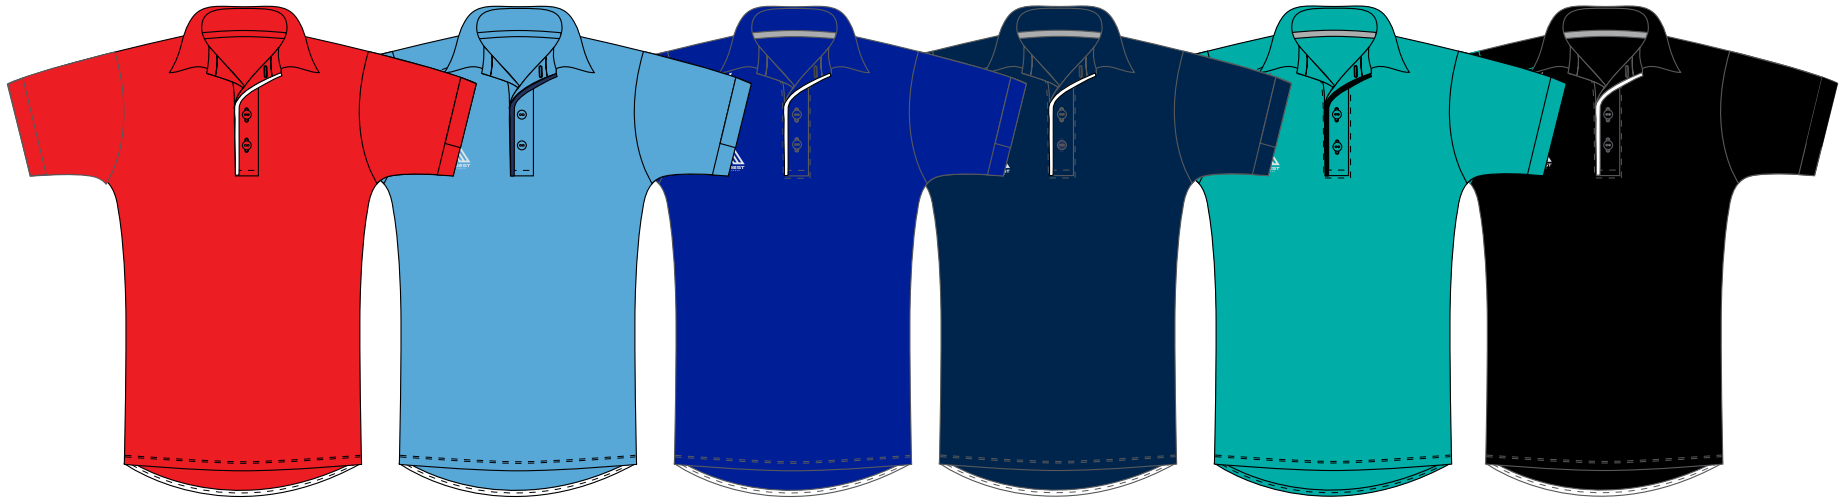

Stock Catalogue
2021

PRICE: \$26.00 + GST

STYLE No:	VSAPP M-1302 / L-2302
FEATURES:	160gsm Polyester Mesh Contrast piping to placquet V Neck collar for women Easy care fabric
SIZES:	XS-3XL, 5XL
SIZES:	L8 - L20

RED / WHITE		NAVY / WHITE		NAVY / GOLD		NAVY / RED	
SKY / NAVY		TEAL / BLACK		WHITE / NAVY		BLACK / RED	
ROYAL / WHITE		BLACK / WHITE		BLACK / GOLD			

PRICE: \$40.00 + GST

STYLE No:	VSAPH M-1525 K-3525
FEATURES:	80% Cotton / 20% Polyester 320gsm Brushed Fleece Low Pill
SIZES:	XS-3XL, 5XL+7XL Adults K4 - K16

PRICE: \$60.00 + GST

STYLE No:	VSAPMLJ M-1513 W-2513 J-3513
FEATURES:	320gsm Softshell 95% Poly 5% Elastane Bonded fleece inner
SIZES:	XS-3XL, 5XL J8 - J16 L8 - L20

BLACK

NAVY

PRICE: \$55.00 + GST

STYLE No:	VSAPSV M-1515 W-2515
FEATURES:	320gsm Softshell 95% Poly 5% Elastane Bonded fleece inner
SIZES:	XS-3XL, 5XL L8 - L20

PRICE: \$40.00 + GST

MOQ - 10pcs

STYLE No:	VSAPGB1	4001
FEATURES:	Double zipped main compartment Elasticised mesh pocket Padded shoulder straps Heavy duty zippers	
SIZE:	27.5cm x 31.5cm x 58cm	