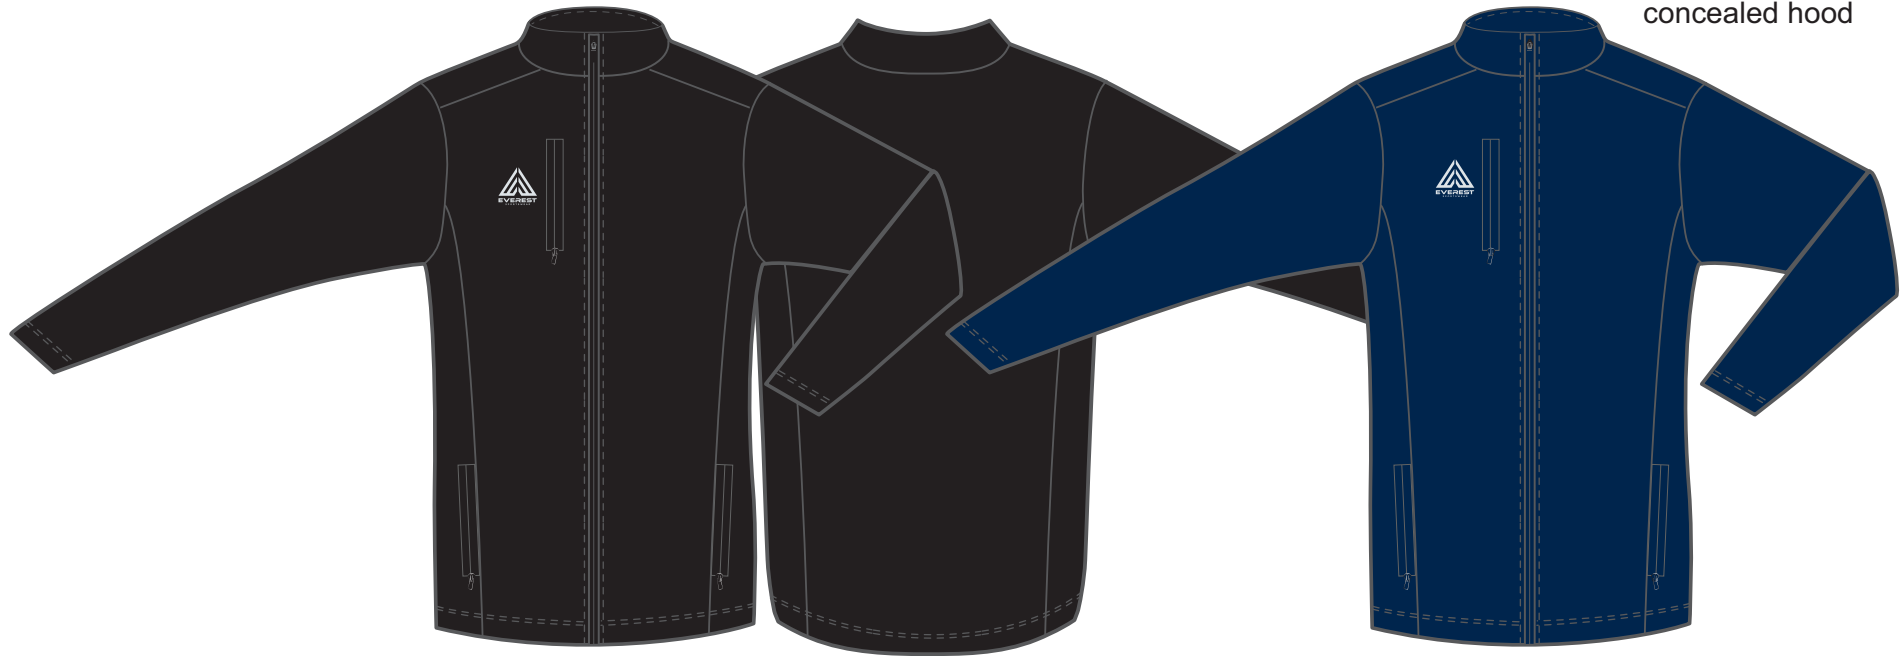

Stock Catalogue
2021

PRICE: \$26.00 + GST

STYLE No:	VSAPP M-1302 / L-2302
FEATURES:	160gsm Polyester Mesh Contrast piping to placquet V Neck collar for women Easy care fabric
SIZES:	XS-3XL, 5XL
SIZES:	L8 - L20

RED / WHITE		NAVY / WHITE		NAVY / GOLD		NAVY / RED	
SKY / NAVY		TEAL / BLACK		WHITE / NAVY		BLACK / RED	
ROYAL / WHITE		BLACK / WHITE		BLACK / GOLD			

PRICE: \$40.00 + GST

STYLE No:	VSAPH M-1525 K-3525
FEATURES:	80% Cotton / 20% Polyester 320gsm Brushed Fleece Low Pill
SIZES:	XS-3XL, 5XL+7XL Adults K4 - K16

PRICE: \$60.00 + GST

STYLE No:	VSAPMLJ M-1513 W-2513 J-3513
FEATURES:	320gsm Softshell 95% Poly 5% Elastane Bonded fleece inner
SIZES:	XS-3XL, 5XL J8 - J16 L8 - L20

BLACK

NAVY

PRICE: \$55.00 + GST

STYLE No:	VSAPSV M-1515 W-2515
FEATURES:	320gsm Softshell 95% Poly 5% Elastane Bonded fleece inner
SIZES:	XS-3XL, 5XL L8 - L20

BLACK

NAVY

PRICE: \$100.00 + GST

STYLE No:	VSAPWWJ M-1516 W-2516
FEATURES:	Coated Poly Twill Fleece lining
SIZES:	XS-3XL, 5XL L8 - L20

BLACK

NAVY

PRICE: \$70.00 + GST

STYLE No:	VSAPPJ M-1522 W-2522
FEATURES:	3870T 100% Nylon Outer Lightweight padding
SIZES:	XS-3XL, 5XL L8 - L20